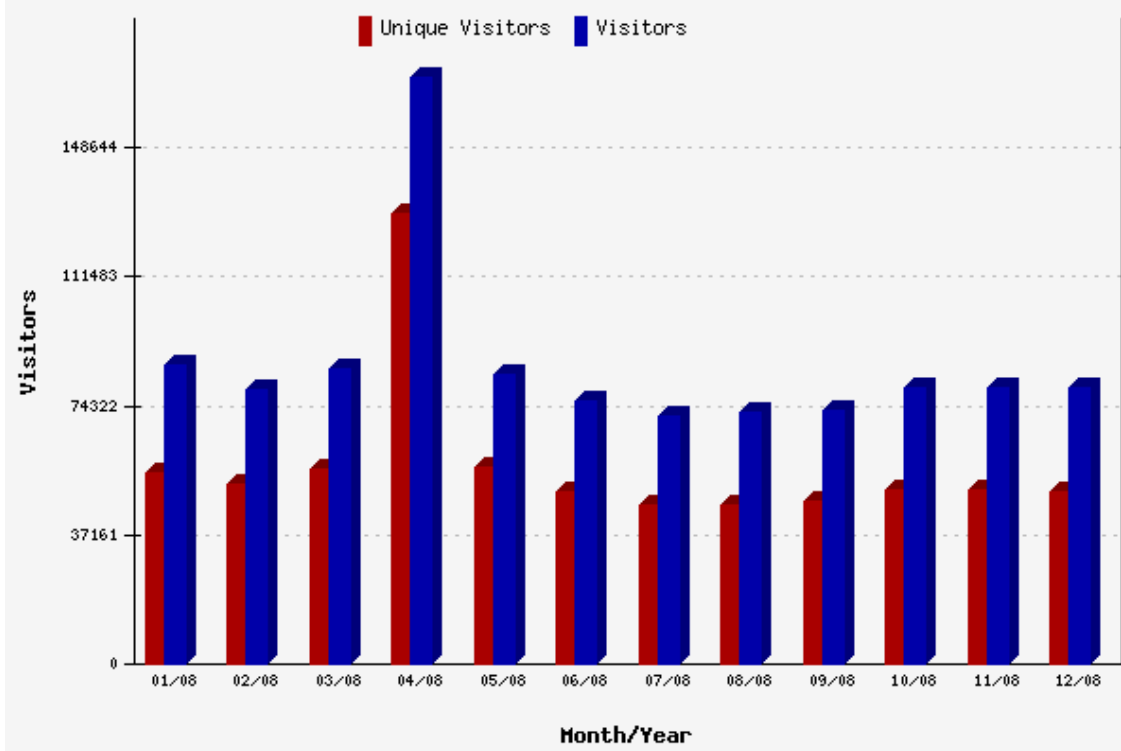

**These Traffic Facts reports display traffic and visitor activity for the Web site spiq.ca.**

**Date range: 01-01-08 to 12-31-08**

**Copyright © 2003 - 2009. All rights reserved.**

The Visitor Report shows the numbers of unique and total visitors to the site, thus providing an overview of site traffic for the selected period of time.

## Visitors

Date	Unique Visitors	Visitors
January, 2008	55,165	85,833
February, 2008	51,886	79,081
March, 2008	55,952	85,142
April, 2008	129,600	168,913
May, 2008	56,727	83,376
June, 2008	49,584	75,870
July, 2008	45,997	71,371
August, 2008	45,952	72,331
September, 2008	46,685	72,777
October, 2008	50,326	79,487
November, 2008	50,073	79,659
December, 2008	49,320	79,454
<b>Total</b>	<b>687,267</b>	<b>1,033,294</b>